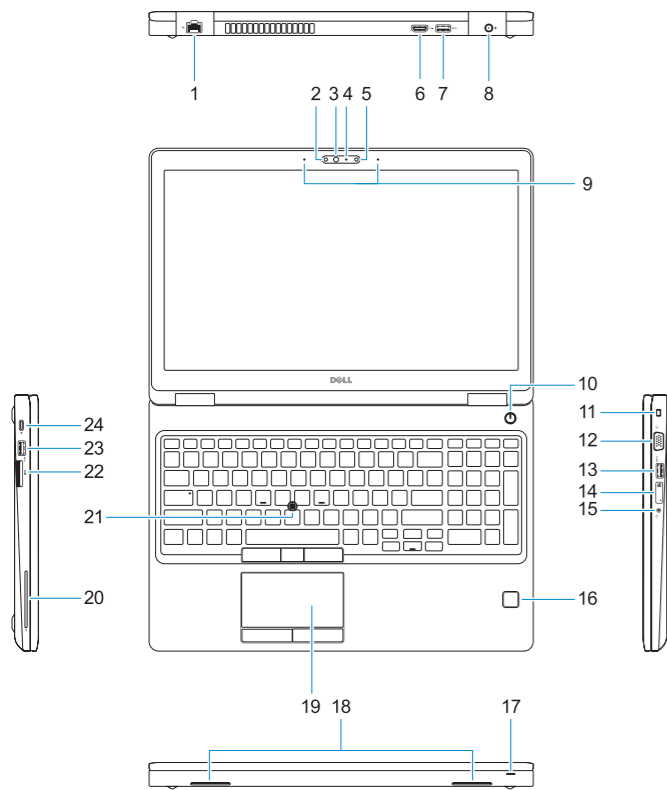

### Computer model

Computermodel | Model komputera

Model de computer | Model računalnika

Latitude 15-5580

OY2KPPA00

© 2017 Dell Inc. or its subsidiaries.

© 2017 Microsoft Corporation.

2017-03

# Features

Kenmerken | Funkcje | Caracteristici | Funkcije

1. Network port
2. Infrared (IR) camera (optional)
3. Infrared emitter (optional)
4. Camera status light (optional)
5. Camera (optional)
6. HDMI port
7. USB 3.0 port
8. Power connector port
9. Dual array microphones
10. Power button
11. Nobel Wedge lock slot
12. VGA port
13. USB 3.0 port with PowerShare
14. uSIM card slot (optional)
15. Headset/Microphone port
16. Touch Fingerprint reader (optional)
17. Battery charge status light
18. Speakers
19. Touchpad
20. Smart card reader (optional)
21. Pointstick (optional)
22. SD Card reader
23. USB 3.0 port
24. DisplayPort over Type-C connector/ optional Thunderbolt™ 3
25. Service tag label